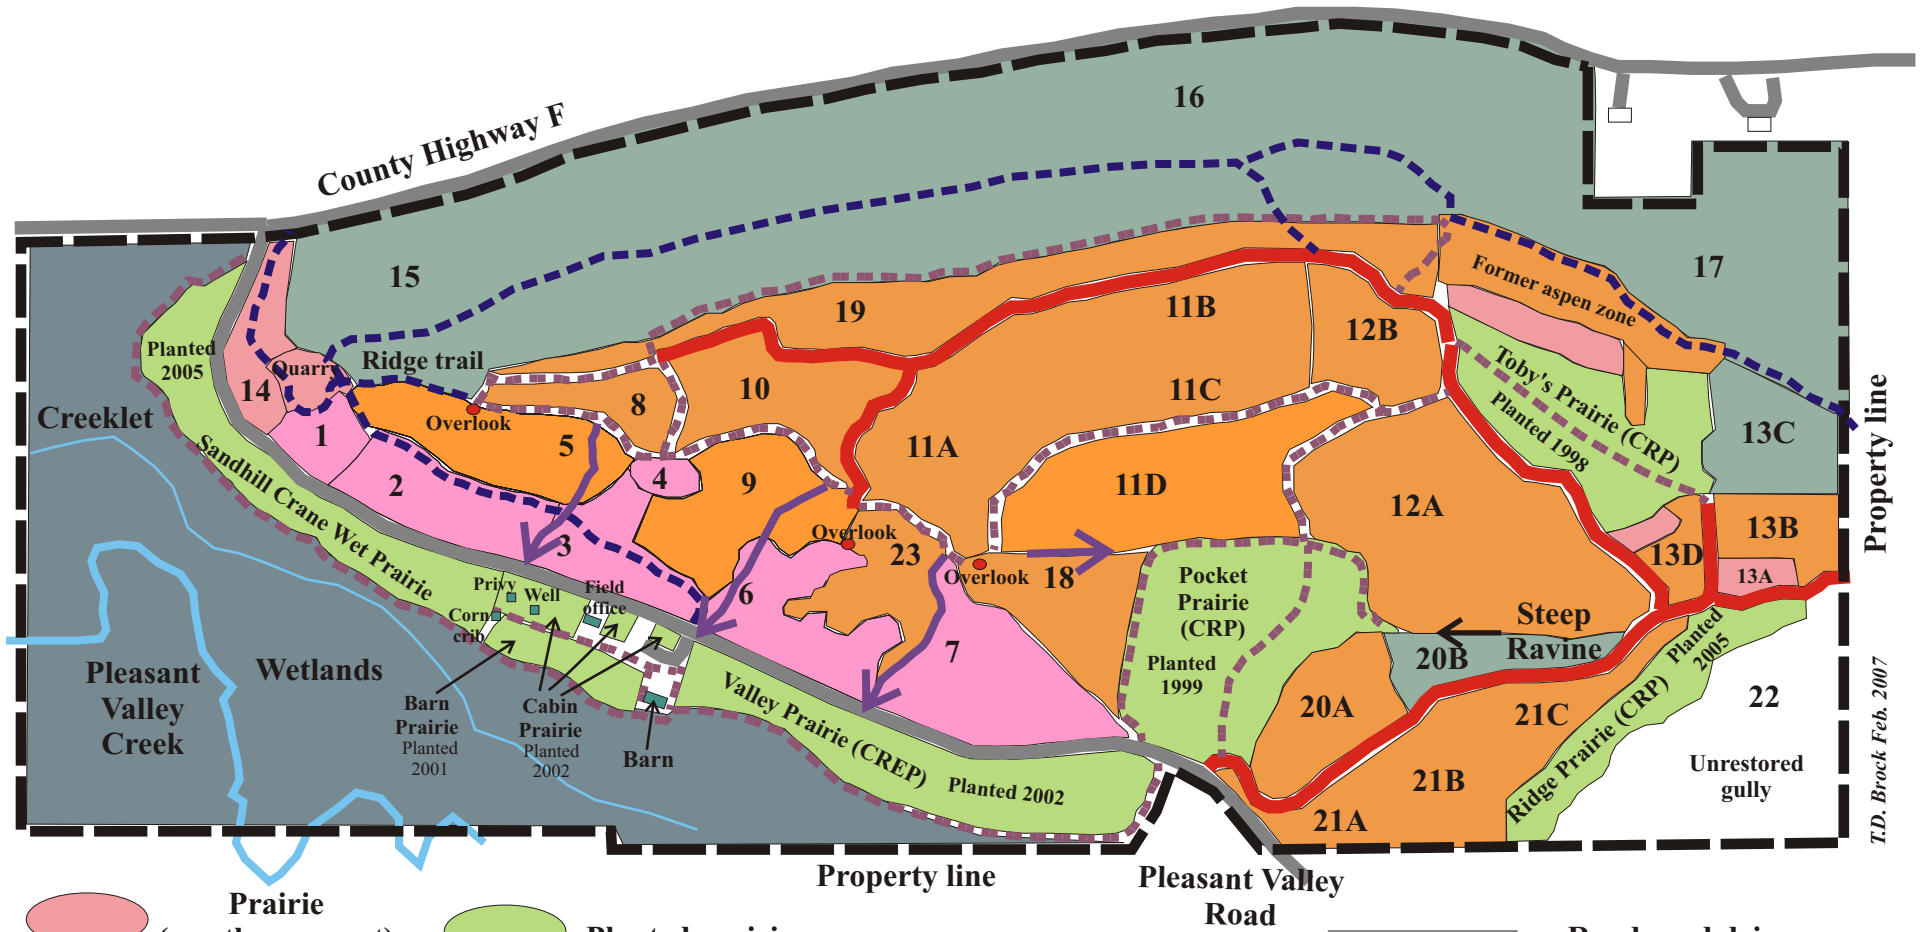

Vegetation and Management Units Pleasant Valley Conservancy

- | | | | | | |
|---|-----------------------------|---|-------------------------|---|--|
|  | Prairie
(mostly remnant) |  | Planted prairies |  | Roads and driveways |
|  | Oak savanna |  | Wetlands |  | Service road
(authorized vehicles only) |
|  | Oak woods |  | Location
of
gully |  | Utility trail and fire break |
| | | | |  | Walking trail |